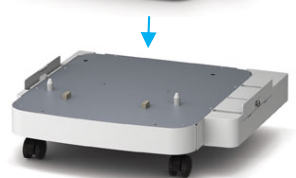

The OKI ES7470/80 MFP – Accessories Overview

OKI

Large Capacity Feeder

- 2000 Sheets A4

Additional Trays

- 530 Sheets A4
- Castor Base

Note: It is recommended that only the base model (without additional trays) is used on a desktop. When used in floor standing configuration, the castor base must be fitted. The castor base includes stability feet (not shown) which must also be fitted.