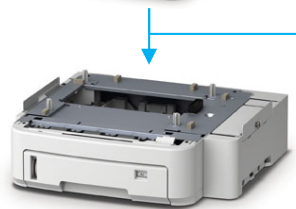

The OKI ES7470/80 MFP – Accessories Overview

OKI

Large Capacity Feeder

- 2000 Sheets A4

Additional Trays

- 530 Sheets A4
- Castor Base

Note: It is recommended that only the base model (without additional trays) is used on a desktop. When used in floor standing configuration, the castor base must be fitted. The castor base includes stability feet (not shown) which must also be fitted.

Data Overwrite Enabler

Automatically overwrites data.
Data is overwritten immediately following the completion of the copy, print or scan job.

IPSec Enabler

This optional protocol prevents communication contents from being viewed or tampered with in the communication path when using an application that does not support encryption.

Meta Scan Enabler

Meta Scan – This is to enable the function of adding meta data to the scanning function. This allows a Meta Scan to control the scan workflow in existing business systems using meta data relating to each document.